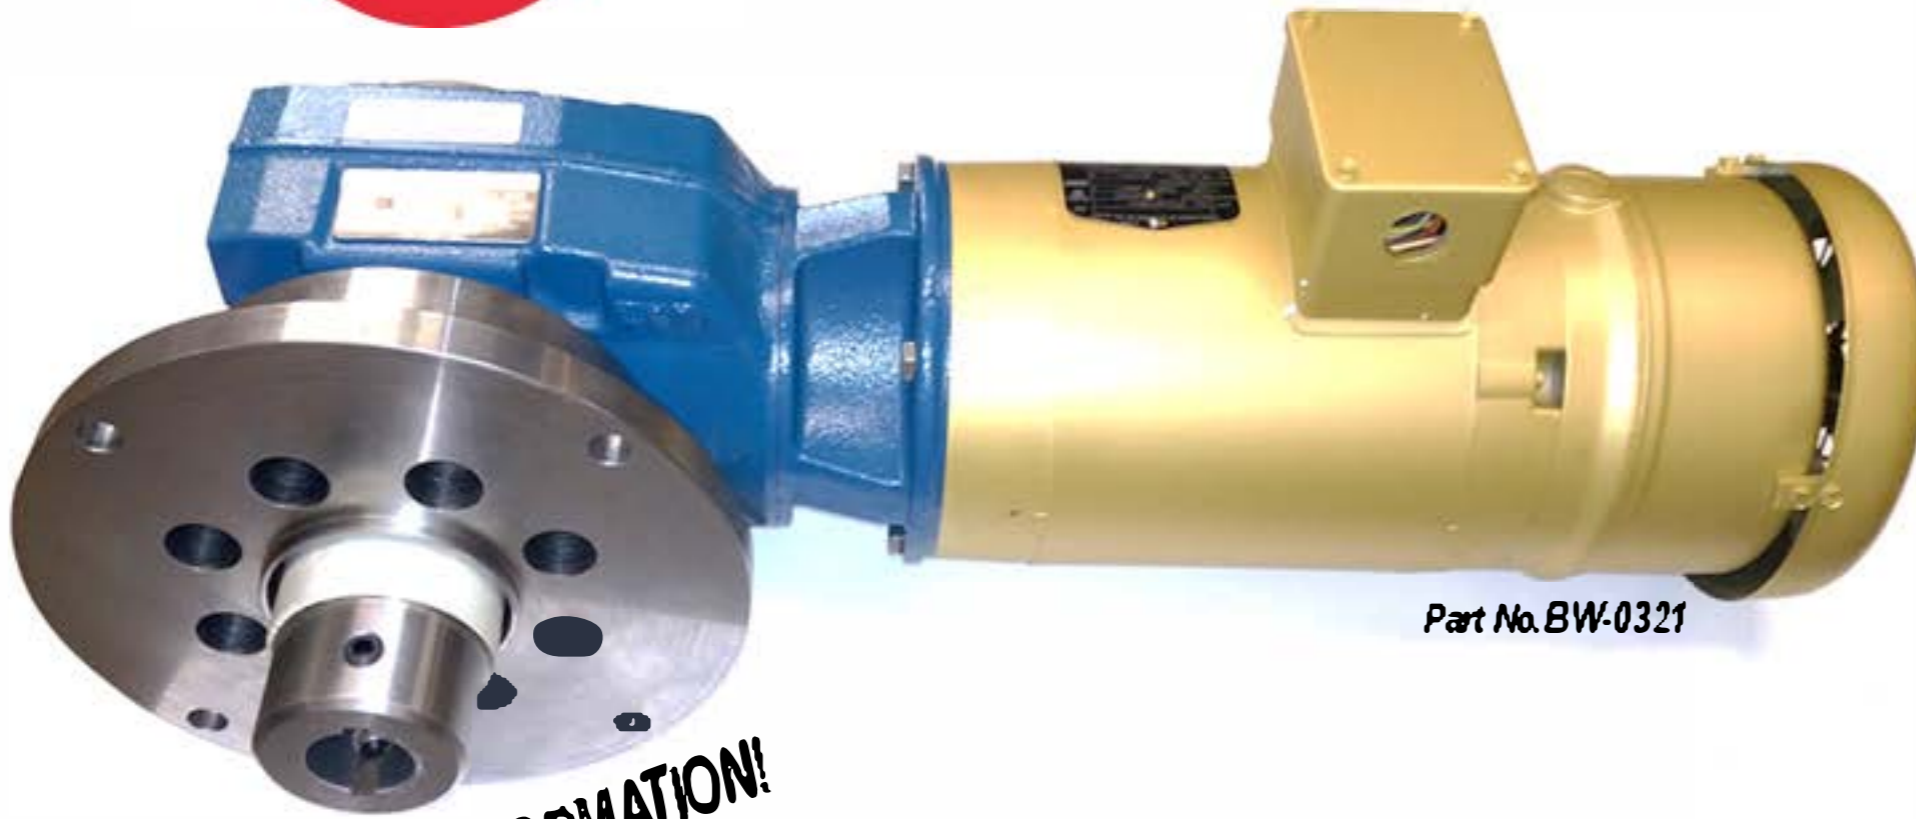

PREHEATER WRAP ARM MOTOR CONVERSION

Part No. BW-0321

CALL FOR MORE INFORMATION!

- Motor and reduced ratio gearbox for smooth wrap arm performance.
- Quick, and easy installation in as little as 15 minutes.
- Clean and efficient operation.