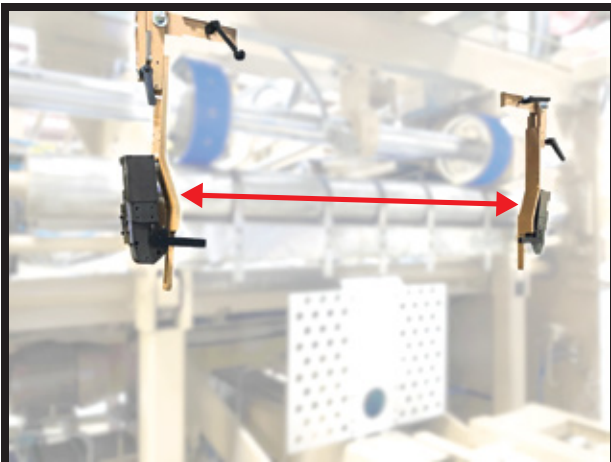

WEAK LINKS IN YOUR COUNTER EJECTOR?

Saturn III

If your Saturn III counter ejector suffers with repeat failures of particular parts during a jam-up...we've got the beefed up solutions that'll put an end to that headache.

Capable of speeds up to 170 kpm!

It's as easy as 1-2-3!

1 HEAVY DUTY SIDE GUIDE FINGER ASSEMBLIES

Part Numbers **412105 HD AS**
412106 HD AS

2 HEAVY DUTY HOLD DOWN BRACKETS

Part Number **410825 HD AS**

3 HEAVY DUTY CLEVIS ASSEMBLY