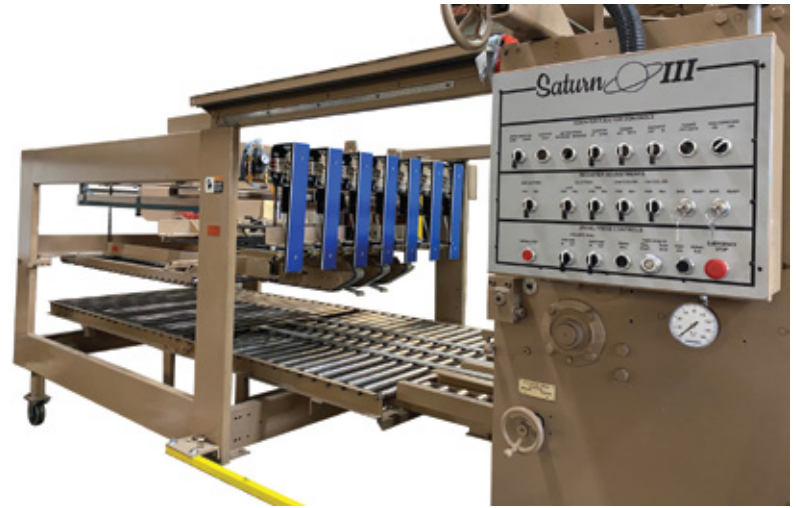

WEAK LINKS IN YOUR COUNTER EJECTOR?

Saturn III

If your Saturn III counter ejector suffers with repeat failures of particular parts during a jam-up...we've got the beefed up solutions that'll put an end to that headache.

Capable of speeds up to 170 kpm!

It's as easy as 1-2-3!

1 HEAVY DUTY SIDE GUIDE FINGER ASSEMBLIES

Part Numbers **412105 HD AS**
412106 HD AS

2 HEAVY DUTY HOLD DOWN BRACKETS

Part Number **410825 HD AS**

3 HEAVY DUTY CLEVIS ASSEMBLY