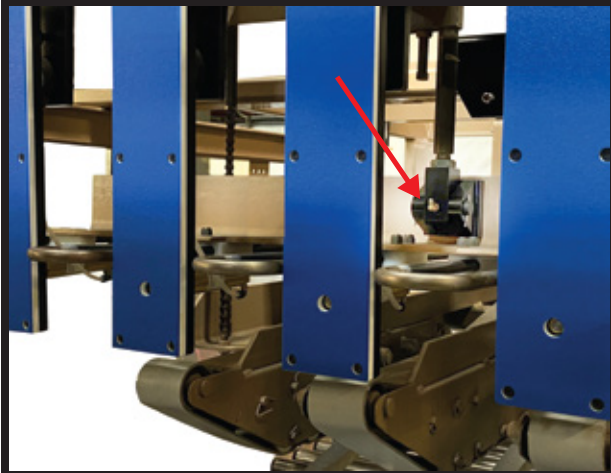

Capable of speeds up to 170 kpm!

It's as easy as 1-2-3!

1 HEAVY DUTY SIDE GUIDE FINGER ASSEMBLIES

Part Numbers **412105 HD AS**
412106 HD AS

2 HEAVY DUTY HOLD DOWN BRACKETS

Part Number **410825 HD AS**

3 HEAVY DUTY CLEVIS ASSEMBLY