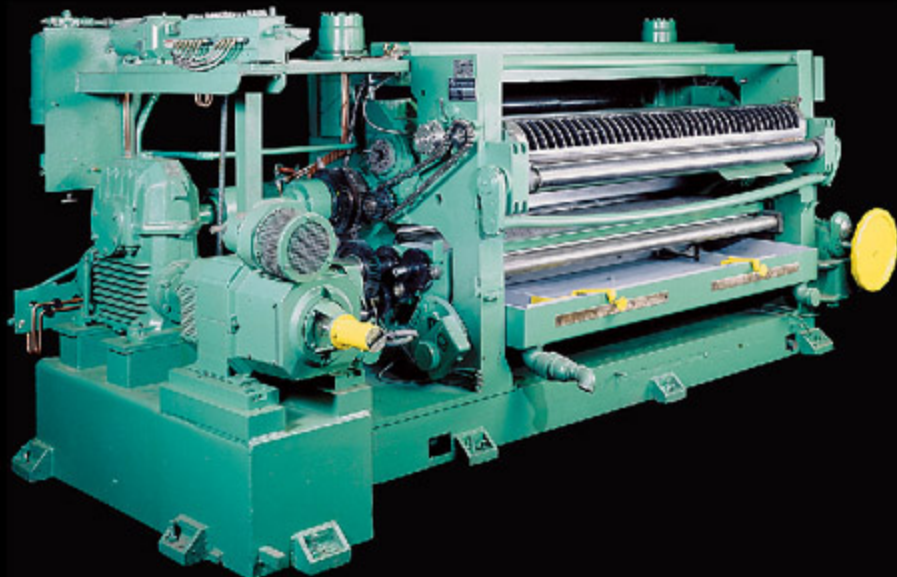

- ▶ **MACHINE REMANUFACTURING**
- ▶ **COMPONENT REPAIR AND MACHINING SERVICES**
- ▶ **RETROFITS AND UPGRADES**

back
Bringing good things to life!

REGENERATION

 **Corrugated Gear**
AND SERVICES INC.

100 Anderson Road • Alpharetta, GA 30004
Ph: 770.475.8929 • Fax: 770.442.3371
www.corrugatedgear.com